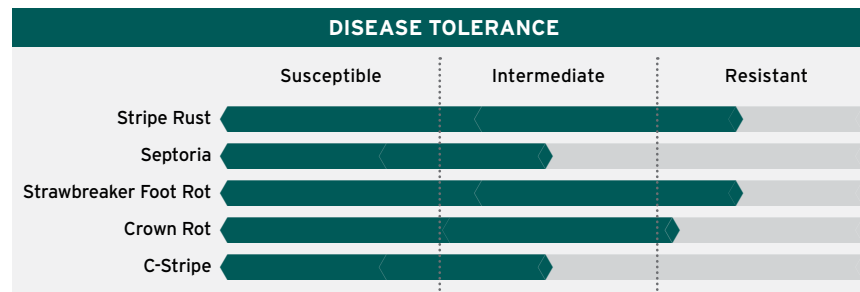

Double down on yield

Defensive disease package: resistant to stripe rust, crown rot and strawbreaker foot rot

Ideal agronomics for wheat variety blends

Preferred option for high rainfall and irrigated production

Solid straw strength
A variety you can push for yield!

SOFT WHITE WINTER WHEAT LCS Blackjack

ADAPTATION

AGRONOMIC FEATURES					
	LCS Blackjack	Bobtail	AP Iliad	LCS Artdeco	M-Press
Test Weight	Blw. Avg	Blw. Avg	Average	Average	Average
Protein	Low	Low	Average	Low	Low
Winter-Hardiness	Moderate	Tolerant	Moderate	Susceptible	Moderate
Heading (Julian)	147	148	145	143	148
Plant Height	Medium	Medium	Medium	Med-Short	Medium
Straw Strength	Excellent	Excellent	Excellent	Excellent	Average

All available public and private data used in compiling scores

All available public and private data used in compiling scores

END-USE QUALITY			
Overall Quality	Baking Quality	Flour Protein	Milling Quality
Desirable	Desirable	Acceptable	Most Desirable