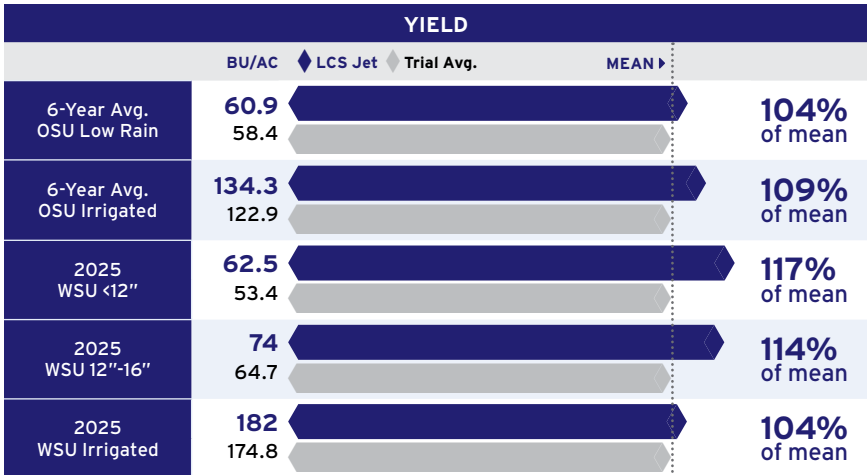

HARD RED WINTER WHEAT

LCS Jet

Supersonic yield potential

ADAPTATION

AGRONOMIC FEATURES					
	LCS Jet	Scorpio	Keldin	Norwest 553	WB4311
Test Weight	Blw. Avg	Blw. Avg	Abv. Avg	Abv. Avg	Abv. Avg
Protein	Average	Average	Average	High	High
Winter-Hardiness	Moderate	Moderate	Tolerant	Susceptible	Moderate
Heading (Julian)	142	145	144	145	139
Plant Height	Med-Short	Med-Short	Medium	Short	Medium
Straw Strength	Excellent	Excellent	Average	Excellent	Excellent