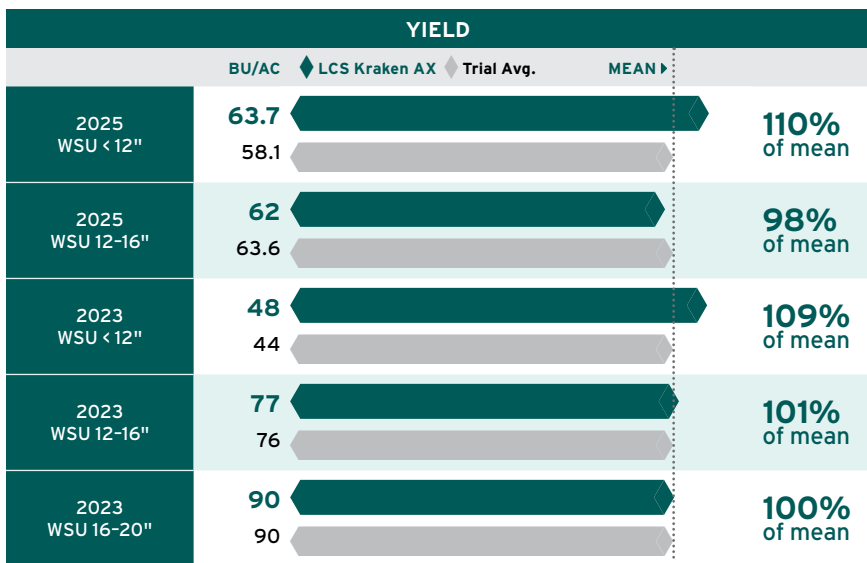

Release the Kraken!

Broad adaptation
with medium-early maturity

Good
emergence with long coleoptile

Very good
winter-hardiness

Taller plant
type with good straw strength

SOFT WHITE WINTER WHEAT

LCS Kraken AX

ADAPTATION

AGRONOMIC FEATURES					
	LCS Kraken AX	LCS Hydra AX	Nova AX	Piranha CL+	NW Duet
Test Weight	Average	Abv. Avg	Blw. Avg	Blw. Avg	Blw. Avg
Protein	High	Low	Average	Average	Average
Winter-Hardiness	Tolerant	Moderate	Tolerant	Tolerant	Tolerant
Heading (Julian)	144	144	147	148	149
Plant Height	Med-Tall	Medium	Med-Tall	Medium	Tall
Straw Strength	Average	Average	Average	Average	Average