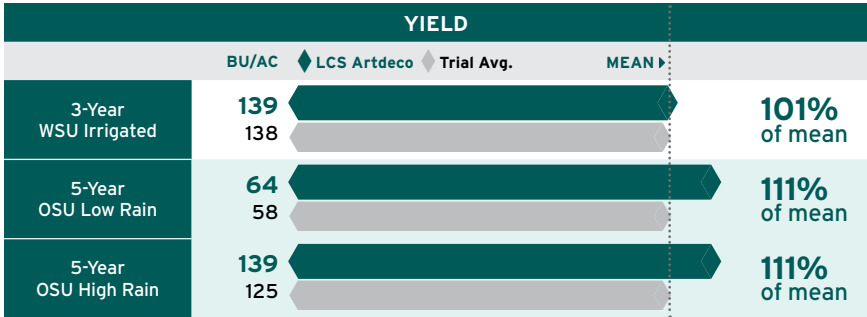

SOFT WHITE WINTER WHEAT

# LCS Artdeco

Excels in high rainfall areas

ADAPTATION

AGRONOMIC FEATURES					
	LCS Artdeco	Bobtail	M-Press	SY Ovation	AP Illiad
Test Weight	59.6	57.7	60.1	60.4	60.4
Protein %	11.3	11.8	12.0	12.2	12.0
Winter-Hardiness	Below Avg.	Very Good	Below Avg.	Good	Below Avg.
Heading (Julian)	151	155	155	154	153
Plant Height (in.)	31	34	34	33	34
Coleoptile Length (in.)	3.3	3.3	3.1	3.5	3.1
Straw Strength	Excellent	Very Good	Excellent	Excellent	Excellent