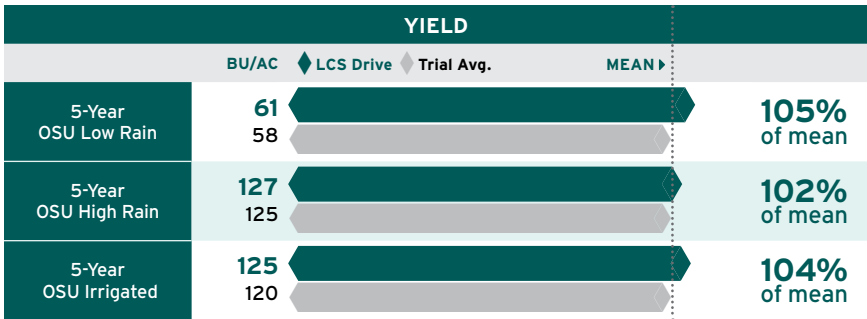

SOFT WHITE WINTER WHEAT

LCS Drive

Hit the long ball on your acreage

ADAPTATION

AGRONOMIC FEATURES					
	LCS Drive	SY Ovation	NW Tandem	LCS Artdeco	M-Press
Test Weight	57.7	60.4	59.7	59.6	60.1
Protein %	11.6	12.2	11.7	11.3	12.0
Winter-Hardiness	Below Avg.	Good	Average	Below Avg.	Below Avg.
Heading (Julian)	150	154	151	151	155
Plant Height (in.)	28	33	32	31	34
Coleoptile Length (in.)	3.1	3.5	3.4	3.3	3.1
Straw Strength	Excellent	Excellent	Excellent	Excellent	Excellent

FVP Unauthorized seed multiplication prohibited by law. U.S. Plant Variety Protection Number has been granted.

All available public and private data used in compiling scores

Bailey Jenks, PNW Regional Commercial Manager