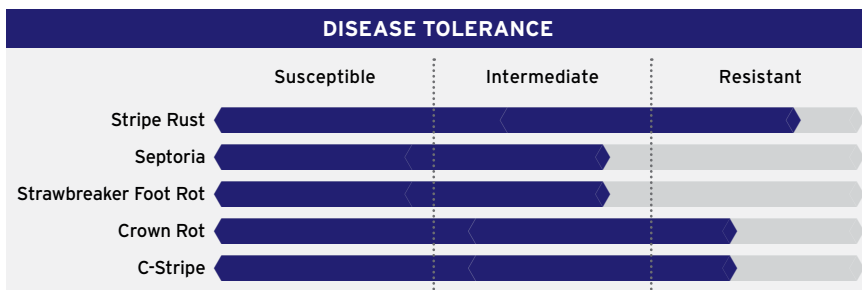

DISEASE TOLERANCE

Unauthorized seed multiplication prohibited by law.
U.S. Plant Variety Protection Number has been granted.

All available public and private data used in
compiling scores

Bailey Jenks, PNW Regional Commercial Manager

☎ 509.520.5661 ✉ Bailey.Jenks@Limagrain.com 🌐 LimagrainCerealSeeds.com/PNW