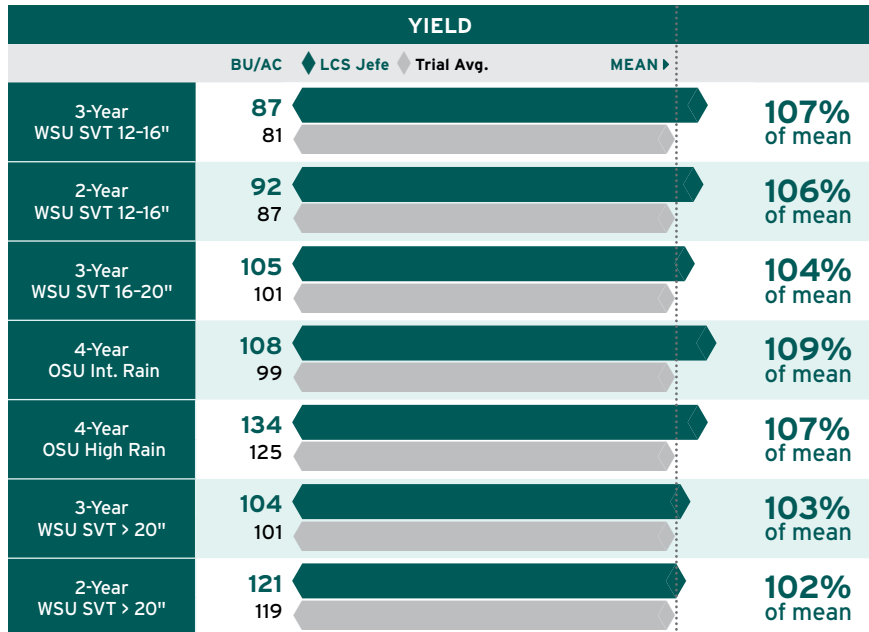

SOFT WHITE WINTER WHEAT
El(CS) Jefe

ADAPTATION

Take charge with the boss

Stable yield
during diverse
production years

Improved
stripe rust tolerance
compared to
LCS Artdeco

Heavy
test weight

Low protein
lowest in WSU
2021 > 20", 16-20"
& 12-16" trials

| AGRONOMIC FEATURES | | | | | |
|-------------------------|-----------|------------|-------------|------------|-----------|
| | LCS Jefe | AP Iliad | LCS Artdeco | SY Assure | M-Press |
| Test Weight | 60.4 | 60.4 | 59.6 | 61.2 | 60.1 |
| Protein % | 11.0 | 12.0 | 11.3 | 12.0 | 12.0 |
| Winter-Hardiness | Very Good | Below Avg. | Below Avg. | Below Avg. | Average |
| Heading (Julian) | 154 | 153 | 151 | 149 | 155 |
| Plant Height (in.) | 33 | 34 | 31 | 32 | 34 |
| Coleoptile Length (in.) | 3.7 | 3.1 | 3.3 | 2.9 | 3.1 |
| Straw Strength | Excellent | Excellent | Excellent | Excellent | Excellent |