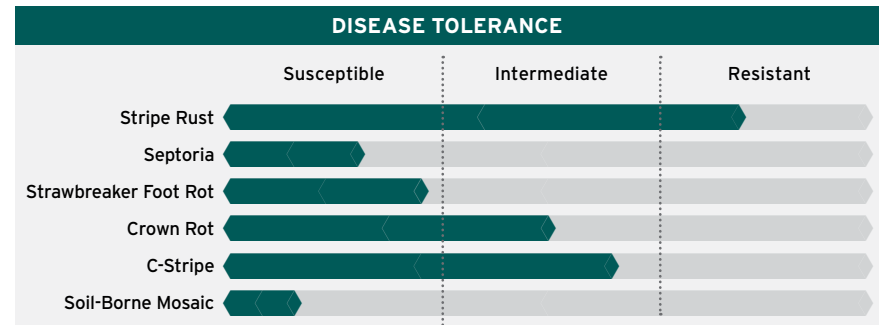

SOFT WHITE WINTER WHEAT
El(CS) Jefe

ADAPTATION

Take charge with the boss

Stable yield
during diverse
production years

Improved
stripe rust tolerance
compared to
LCS Artdeco

Heavy
test weight

Low protein
lowest in WSU
2021 > 20", 16-20"
& 12-16" trials

| AGRONOMIC FEATURES | | | | | |
|-------------------------|-----------|------------|-------------|------------|-----------|
| | LCS Jefe | AP Iliad | LCS Artdeco | SY Assure | M-Press |
| Test Weight | 60.4 | 60.4 | 59.6 | 61.2 | 60.1 |
| Protein % | 11.0 | 12.0 | 11.3 | 12.0 | 12.0 |
| Winter-Hardiness | Very Good | Below Avg. | Below Avg. | Below Avg. | Average |
| Heading (Julian) | 154 | 153 | 151 | 149 | 155 |
| Plant Height (in.) | 33 | 34 | 31 | 32 | 34 |
| Coleoptile Length (in.) | 3.7 | 3.1 | 3.3 | 2.9 | 3.1 |
| Straw Strength | Excellent | Excellent | Excellent | Excellent | Excellent |

All available public and private data used in compiling scores

All available public and private data used in compiling scores

| END-USE QUALITY | | | |
|-----------------|----------------|---------------|-----------------|
| Overall Quality | Baking Quality | Flour Protein | Milling Quality |
| Desirable | Desirable | Desirable | Desirable |