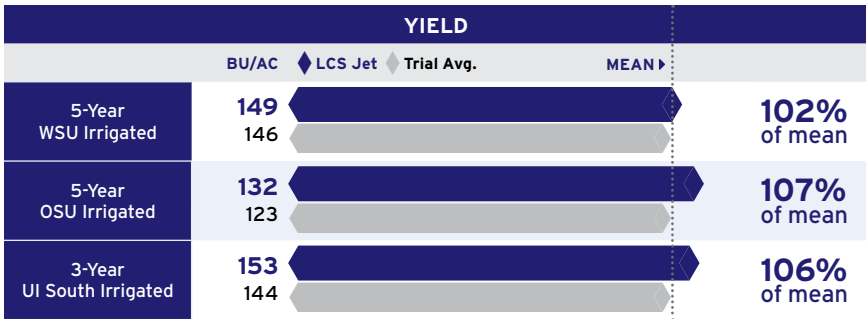

HARD RED WINTER WHEAT

LCS Jet

Supersonic yield potential

ADAPTATION

AGRONOMIC FEATURES				
	LCS Jet	Keldin	Scorpio	Norwest 553
Test Weight	59.8	62.3	60.6	61.5
Protein %	12.5	12.4	12.7	12.8
Winter-Hardiness	Average	Good	Average	Below Avg.
Heading (Julian)	149	151	152	151
Plant Height (Inches)	32	36	32	32
Coleoptile Length	4.3	3.0	3.2	3.3
Straw Strength	Excellent	Average	Good	Excellent