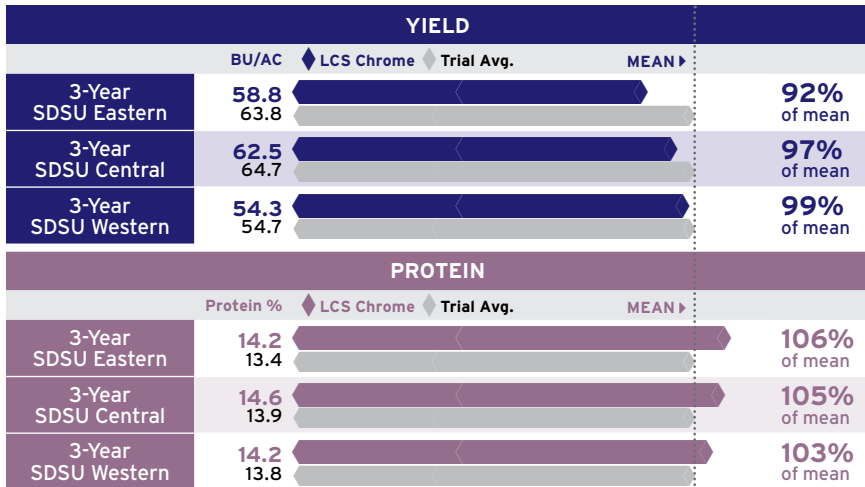

Bred for the long haul

Excellent on variable soil types

Packs protein with yield

Excellent disease package

Superior straw strength

HARD RED WINTER WHEAT LCS Chrome

ADAPTATION

AGRONOMIC FEATURES					
	LCS Chrome	CP7909	SY Wolf	WB4422	Winner
Test Weight	60.1	59.7	58.7	60.2	60.0
Winter-Hardiness	Good	Good	Good	Excellent	Good-Excellent
Heading (Julian)	Medium-Late	Medium-Early	Medium-Late	Medium-Late	Medium
Plant Height (in.)	26.0	24.0	24.0	25.0	26.0
Straw Strength	Excellent	Fair	Excellent	Excellent	Good

All available public and private data used in compiling scores

All available public and private data used in compiling scores

END-USE QUALITY			
Overall Quality	Baking Quality	Flour Protein	Milling Quality
Acceptable	Acceptable	Less Desirable	Acceptable