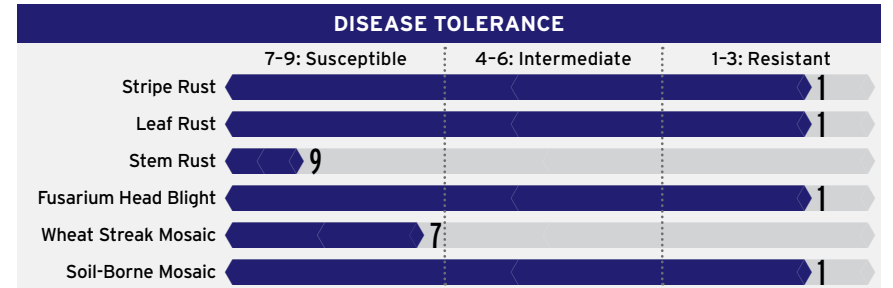

Bred for the long haul

Excellent on variable soil types

Packs protein with yield

Excellent disease package

Superior straw strength

HARD RED WINTER WHEAT LCS Chrome

ADAPTATION

AGRONOMIC FEATURES					
	LCS Chrome	CP7909	SY Wolf	WB4422	Winner
Test Weight	60.1	59.7	58.7	60.2	60.0
Winter-Hardiness	Good	Good	Good	Excellent	Good-Excellent
Heading (Julian)	Medium-Late	Medium-Early	Medium-Late	Medium-Late	Medium
Plant Height (in.)	26.0	24.0	24.0	25.0	26.0
Straw Strength	Excellent	Fair	Excellent	Excellent	Good

All available public and private data used in compiling scores

All available public and private data used in compiling scores

END-USE QUALITY			
Overall Quality	Baking Quality	Flour Protein	Milling Quality
Acceptable	Acceptable	Less Desirable	Acceptable