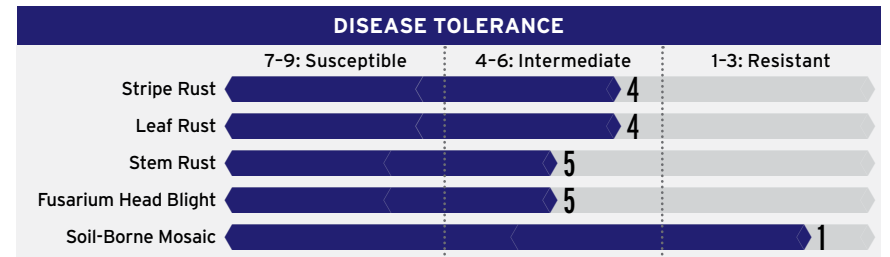

AGRONOMIC FEATURES					
	LCS Runner	AP Bigfoot	CP7909	SY Wolverine	WB4309
Test Weight	60.9	59.2	59.7	59.5	58.2
Winter-Hardiness	Good	Good	Good	Good-Excellent	Good-Excellent
Heading (Julian)	Medium	Medium	Medium-Early	Early	Medium-Early
Plant Height (in.)	25.0	23.0	24.0	23.0	24.0
Straw Strength	Good	Good	Fair	Good	Good

All available public and private data used in compiling scores