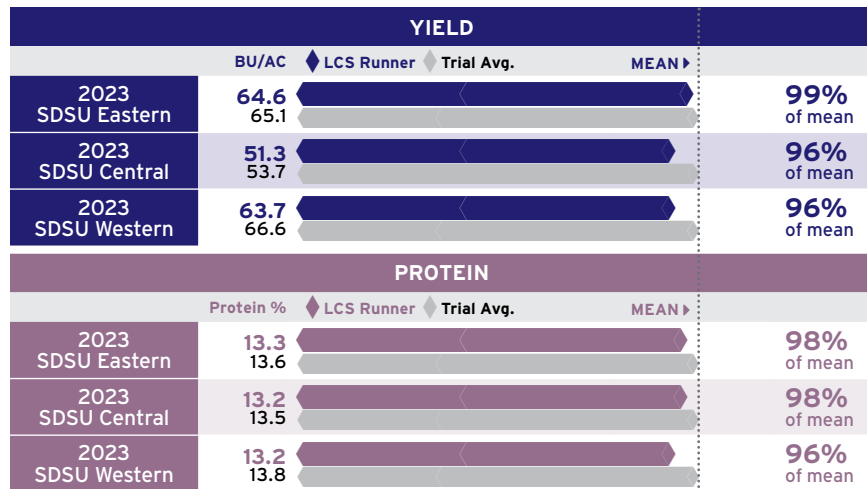

Racing to victory

Excellent yield potential

Well-rounded disease protection

Good tolerance to Fusarium head blight

Broad area of adaptation

HARD RED WINTER WHEAT

LCS Runner

ADAPTATION

AGRONOMIC FEATURES					
	LCS Runner	AP Bigfoot	CP7909	SY Wolverine	WB4309
Test Weight	60.9	59.2	59.7	59.5	58.2
Winter-Hardiness	Good	Good	Good	Good-Excellent	Good-Excellent
Heading (Julian)	Medium	Medium	Medium-Early	Early	Medium-Early
Plant Height (in.)	25.0	23.0	24.0	23.0	24.0
Straw Strength	Good	Good	Fair	Good	Good

All available public and private data used in compiling scores

All available public and private data used in compiling scores

END-USE QUALITY			
Overall Quality	Baking Quality	Flour Protein	Milling Quality
Acceptable	Acceptable	Acceptable	Most Desirable