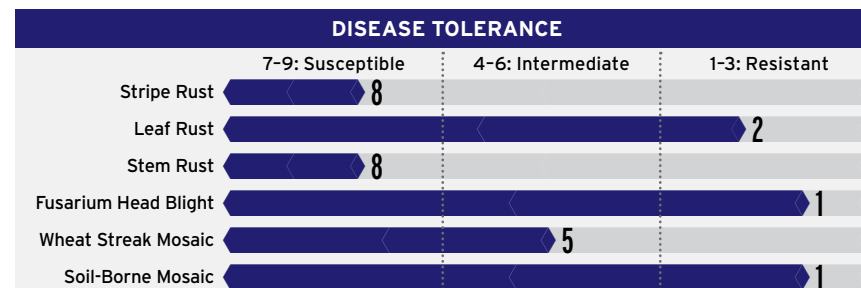

AGRONOMIC FEATURES					
	LCS Steel AX	AP 18AX	CP7017AX	Crescent AX	Kivari AX
Test Weight	60.2	58.8	59.3	59.3	59.8
Winter-Hardiness	Good	Good	Good	Good	Excellent
Heading (Julian)	Medium-Late	Medium	Medium	Medium-Early	Medium
Plant Height (in.)	26.0	24.0	23.0	25.0	26.0
Straw Strength	Excellent	Good	Good	Good	Fair

All available public and private data used in compiling scores