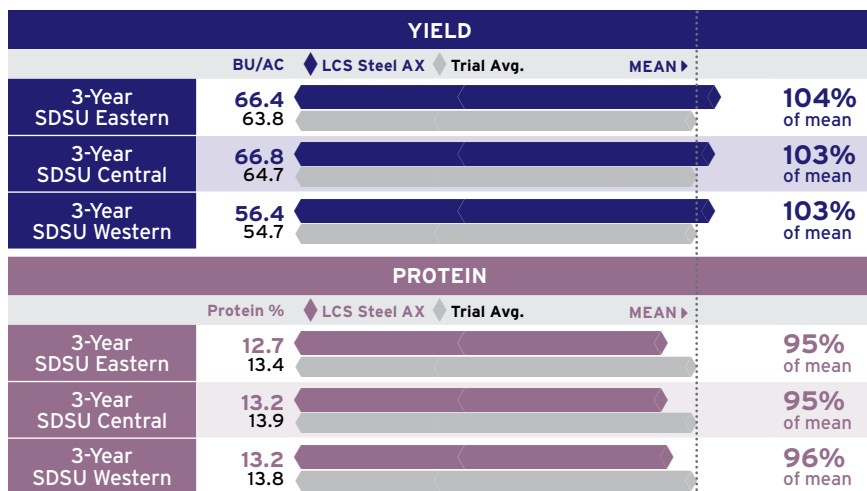

Strong and steady

National Wheat Yield Contest
winner

Drought-tolerant
with top-end yield potential

Excellent
Fusarium head blight tolerance

Very good
straw strength and standability

HARD RED WINTER WHEAT LCS Steel AX

ADAPTATION

AGRONOMIC FEATURES					
	LCS Steel AX	AP 18AX	CP7017AX	Crescent AX	Kivari AX
Test Weight	60.2	58.8	59.3	59.3	59.8
Winter-Hardiness	Good	Good	Good	Good	Excellent
Heading (Julian)	Medium-Late	Medium	Medium	Medium-Early	Medium
Plant Height (in.)	26.0	24.0	23.0	25.0	26.0
Straw Strength	Excellent	Good	Good	Good	Fair

All available public and private data used in compiling scores

All available public and private data used in compiling scores

END-USE QUALITY			
Overall Quality	Baking Quality	Flour Protein	Milling Quality
Acceptable	Acceptable	Desirable	Desirable