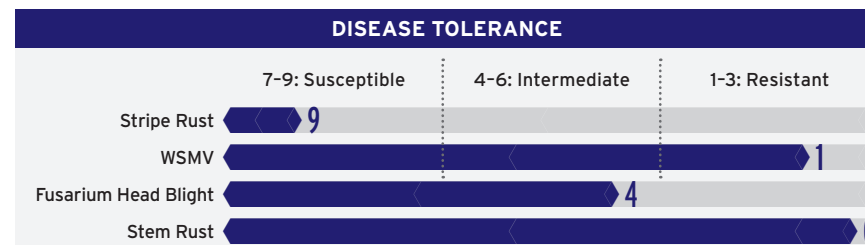

All available public and private data used in compiling scores

END-USE QUALITY			
Overall Quality	Baking Quality	Dough Properties	Milling Quality
Acceptable	Acceptable	Acceptable	Acceptable

Data obtained from LCS Quality Laboratory