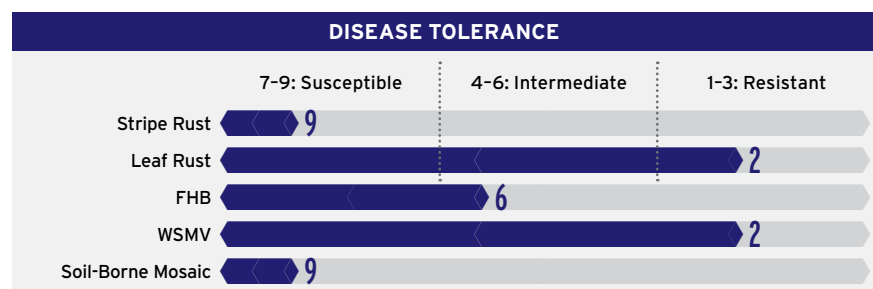

All available public and private data used in compiling scores

END-USE QUALITY			
Overall Quality	Baking Quality	Flour Protein	Milling Quality
Acceptable	Acceptable	Acceptable	Acceptable

Data obtained from LCS Quality Laboratory