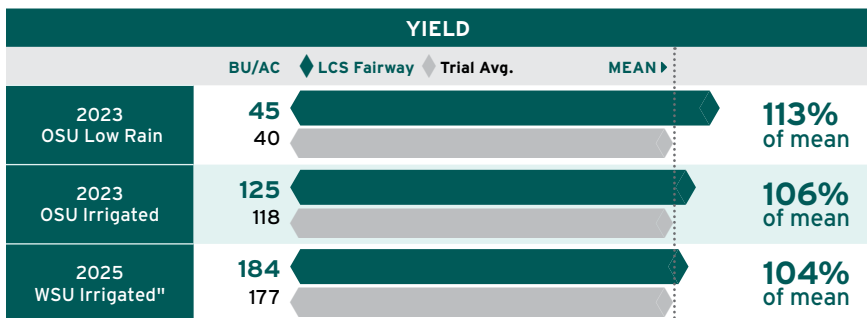

# Hole-in-one performance

**Short plant height**  
with stiff straw

**Strong performance**  
in high production zones

**Early maturity**  
similar to LCS Drive

**Excellent**  
addition to variety blends

SOFT WHITE WINTER WHEAT

## LCS Fairway

ADAPTATION

AGRONOMIC FEATURES					
	LCS Fairway	NW Tandem	SY Assure	Bobtail	LCS Drive
Test Weight	Abv. Average	Average	Average	Blw. Avg	Blw. Avg
Protein	High	Average	High	Low	Low
Winter-Hardiness	Moderate	Tolerant	Moderate	Tolerant	Moderate
Heading (Julian)	140	143	142	148	142
Plant Height	Short	Med-Short	Med-Short	Medium	Short
Straw Strength	Excellent	Excellent	Excellent	Excellent	Excellent