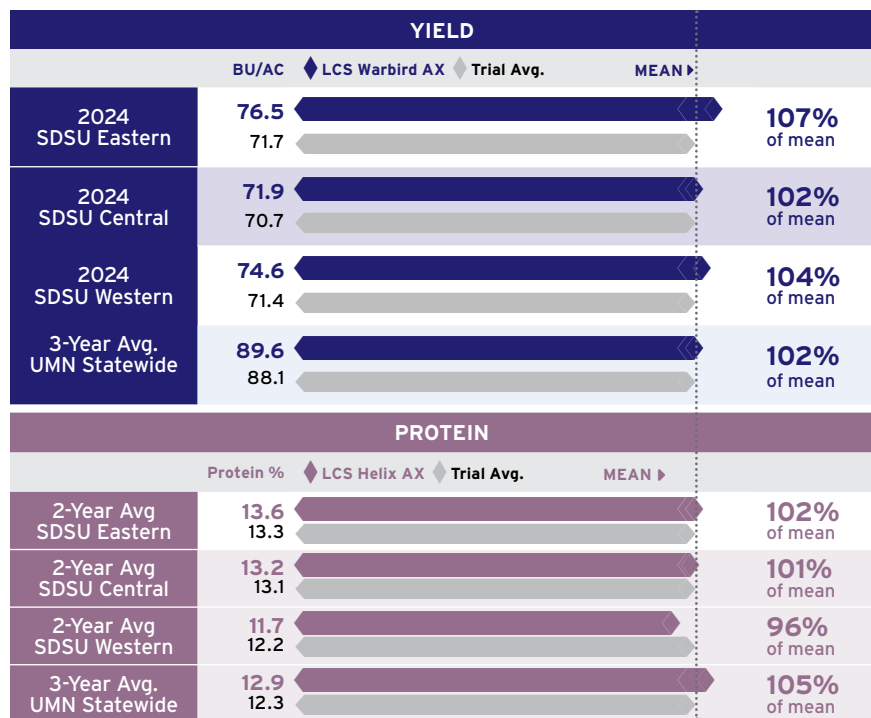

The weed control to take flight

Excellent
yield potential

Curl mite
resistance

Solid
disease package

Excellent
standability

HARD RED WINTER WHEAT LCS Warbird AX

ADAPTATION

AGRONOMIC FEATURES					
	LCS Warbird AX	AP 24AX	CP7017AX	Crescent AX	Kivari AX
Test Weight	61.7	60.9	59.9	61.0	60.9
Winter-Hardiness	Very Good	Good	Good	Good	Excellent
Heading	Medium	Medium	Medium	Early - Med	Medium
Plant Height (inches)	32	34	33	33	32
Straw Strength	Good	Excellent	Very Good	Good	Fair

Data Sources: 2024 Wheat Varieties for Kansas and the Great Plains, 2023 LCS CP Y4ACC, 2023 Carnegie

All available public and private data used in compiling scores

END-USE QUALITY			
Overall Quality	Baking Quality	Flour Protein	Milling Quality
Desirable	Desirable	Acceptable	Desirable