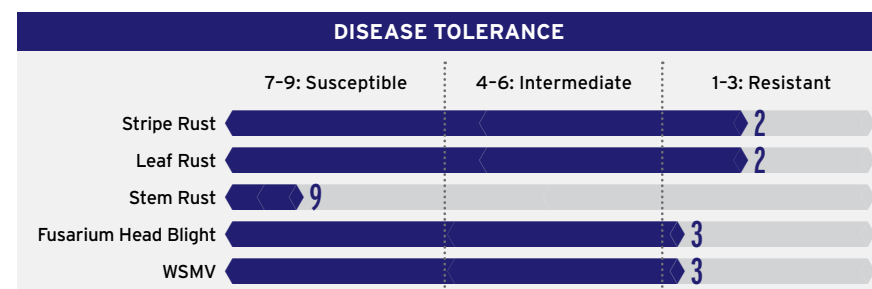

The weed control to take flight

Excellent
yield potential

Curl mite
resistance

Solid
disease package

Excellent
standability

HARD RED WINTER WHEAT LCS Warbird AX

ADAPTATION

AGRONOMIC FEATURES					
	LCS Warbird AX	AP 24AX	CP7017AX	Crescent AX	Kivari AX
Test Weight	61.7	60.9	59.9	61.0	60.9
Winter-Hardiness	Very Good	Good	Good	Good	Excellent
Heading	Medium	Medium	Medium	Early - Med	Medium
Plant Height (inches)	32	34	33	33	32
Straw Strength	Good	Excellent	Very Good	Good	Fair

Data Sources: 2024 Wheat Varieties for Kansas and the Great Plains, 2023 LCS CP Y4ACC, 2023 Carnegie

All available public and private data used in compiling scores

END-USE QUALITY			
Overall Quality	Baking Quality	Flour Protein	Milling Quality
Desirable	Desirable	Acceptable	Desirable